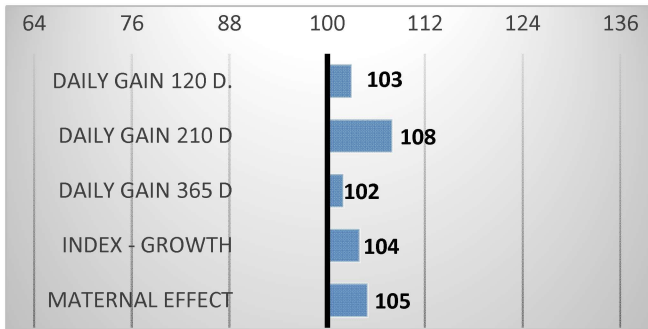

SARIETTE

4240517494

New Look

Intention

Nectargerc

Narionett

CALVING

RELATIVE BREEDING VALUES - CZE

12/2022

GROWTH

CALVES 84

HERDS 2

CONFORMATION

Avoriaz was imported from France.

His maternal qualities are confirmed y 34 daughters after calving.

EXTERIOR EVALUATION