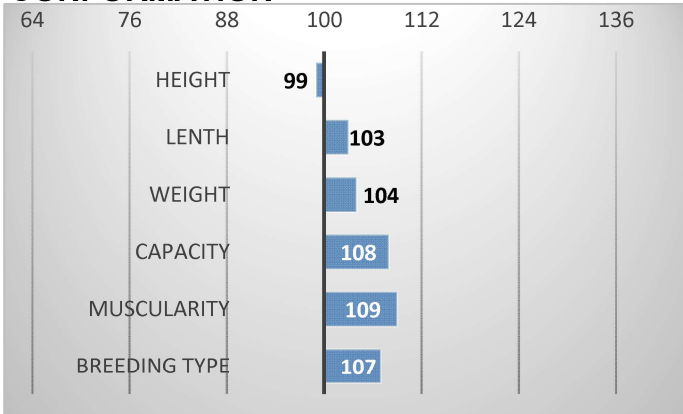

12/2022

GROWTH

CALVES 84

HERDS 2

CONFORMATION

Avoriaz was imported from France.

His maternal qualities are confirmed y 34 daughters after calving.

EXTERIOR EVALUATION

Frame			Body capacity			Muscularity			Breeding type	Total
VT	DT	HM	PŠ	HH	DZ	PL	HŘ	ZÁ		
6	6	6	6	7	6	6	6	6	6	61

cronyms: VT - height , DT - length, HM - weight, PŠ - chest width, HH - chest depth, Z - pelvis length, PL - shoulder, HŘ - top line, ZÁ - Thigs