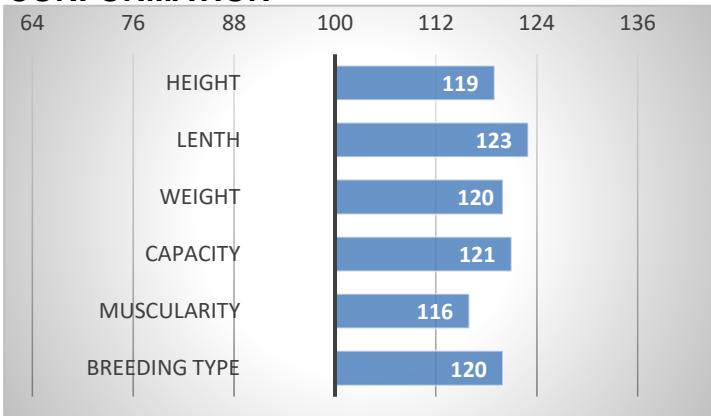

## CALVING

## RELATIVE BREEDING VALUES - CZE

12/2024

GROWTH DAUGHTERS 2 CALVES 2 HERDS 4

## CONFORMATION

Ventura has got big frame.

His conformation was awarded by 78 points at the end of the test.

## PERFORMANCE TEST

weight 120 d	228	kg
weight 210 d.	331	kg
weight 365 d	516	kg
daily gain in test	1558	g
daily g. since birth	1339	g