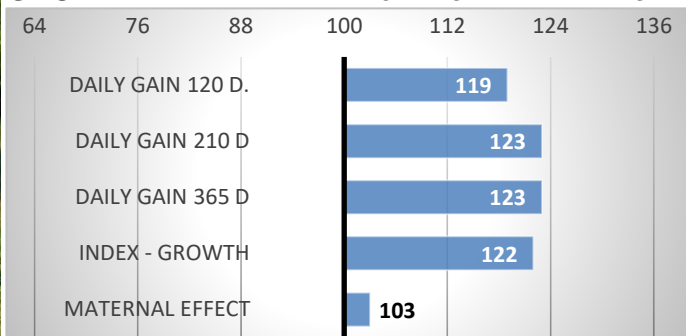

RELATIVE BREEDING VALUES - CZE

12/2024

GROWTH DAUGHTERS 2 CALVES 2 HERDS 4