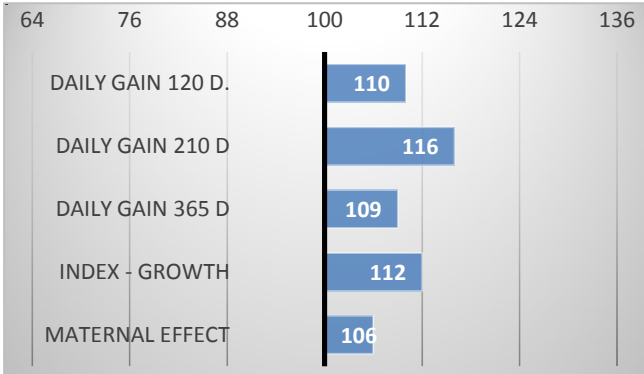

Secca

Luigi ZPI-186

Delicia

CALVING

RELATIVE BREEDING VALUES - CZE

12/2023

GROWTH

CALVES 66

HERDS 7

CONFORMATION

Noll 's BVa for exterior are very good.

Noll is used in the Italy, the country of the Piemontese breed origin!

EXTERIOR EVALUATION

Frame			Body capacity			Muscularity			Breeding type	Total
VT	DT	HM	PŠ	HH	DZ	PL	HŘ	ZÁ		
9	8	10	7	7	6	7	7	7	7	75

acronymes: VT - height , DT - length, HM - weight, PŠ - chest width, HH - chest depth, DZ - pelvis length, PL - shoulder, HŘ - top line, ZÁ - Thigs

PERFORMANCE TEST

weight 120 d	222 kg
weight 210 d.	376 kg
weight 365 d	530 kg
daily gain in test	1583 g
daily g. since birth	1403 g