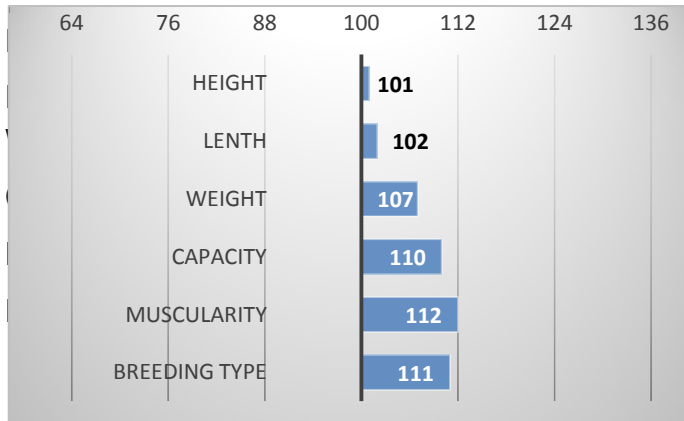

Secca

Luigi ZPI-186

Delicia

CALVING

RELATIVE BREEDING VALUES - CZE

12/2023

GROWTH

CALVES 66

HERDS 7

CONFORMATION

Noll 's BVa for exterior are very good.

Noll is used in the Italy, the country of the Piemontese breed origin!

EXTERIOR EVALUATION

Frame			Body capacity			Muscularity			Breeding type	Total
VT	DT	HM	PŠ	HH	DZ	PL	HŘ	ZÁ		
9	8	10	7	7	6	7	7	7	7	75

acronymes: VT - height , DT - length, HM - weight, PŠ - chest width, HH - chest depth, DZ - pelvis length, PL - shoulder, HŘ - top line, ZÁ - Thigs

PERFORMANCE TEST

weight 120 d	222 kg
weight 210 d.	376 kg
weight 365 d	530 kg
daily gain in test	1583 g
daily g. since birth	1403 g