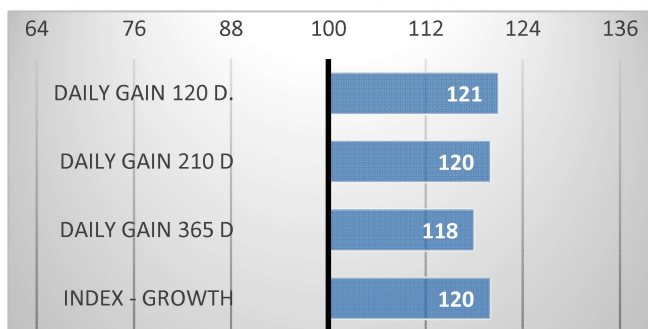

GROWTH

CALVES 0

HERDS 0

CONFORMATION

His father is British Soup PP, who has got BV for weight in 600 days +90 in Great Britain and synthetic index of growth 126 in Czech Republic.

EXTERIOR EVALUATION

Frame			Body capacity			Muscularity			Breeding type	Total
VT	DT	HM	PŠ	HH	DZ	PL	HŘ	ZÁ		
10	8	10	8	8	7	8	8	7	8	82

acronymes: VT - height , DT - length, HM - weight, PŠ - chest width, HH - chest depth, DZ - pelvis length, PL - shoulder, HŘ - top line, ZÁ - Thigs

PERFORMANCE TEST

weight 120 d	256 kg
weight 210 d.	384 kg
weight 365 d	626 kg
daily gain in test	1766 g
daily g. since birth	1611 g