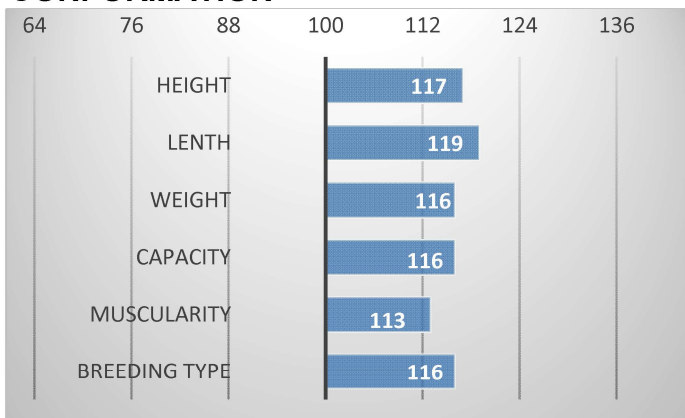

GROWTH

CALVES 0

HERDS 0

CONFORMATION

His father is British Soup PP, who has got BV for weight in 600 days +90 in Great Britain and synthetic index of growth 126 in Czech Republic.

EXTERIOR EVALUATION

Frame			Body capacity			Muscularity			Breeding type	Total
VT	DT	HM	PŠ	HH	DZ	PL	HŘ	ZÁ		
10	8	10	8	8	7	8	8	7	8	82

acronymes: VT - height , DT - length, HM - weight, PŠ - chest width, HH - chest depth, DZ - pelvis length, PL - shoulder, HŘ - top line, ZÁ - Thigs

PERFORMANCE TEST

weight 120 d	256 kg
weight 210 d.	384 kg
weight 365 d	626 kg
daily gain in test	1766 g
daily g. since birth	1611 g