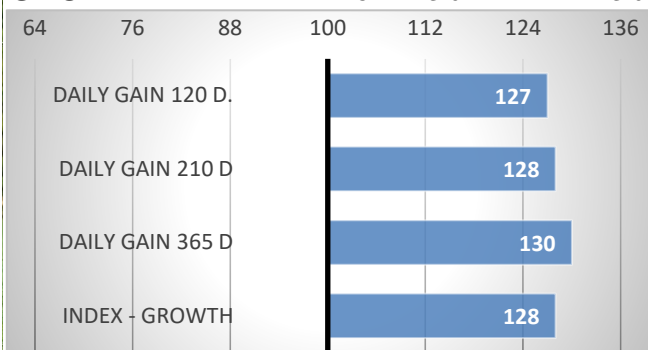

GROWTH

CALVES 0

HERDS 0

CONFORMATION

Cedule P has got Danish-German pedigree.

His daily gain in test was 2,316 g and weight at the end of the test 684 kg. Also his RBV for direct growth is high.

Cedule is a bull of boldly beef type - profitable to terminal position.

PERFORMANCE TEST

weight 120 d	244 kg
weight 210 d.	383 kg
weight 365 d	684 kg
daily gain in test	2316 g
daily g. since birth	1795 g

EXTERIOR EVALUATION

Frame			Body capacity			Muscularity			Breeding type	Total
VT	DT	HM	PŠ	HH	DZ	PL	HŘ	ZÁ		
8	7	10	7	8	7	8	7	7	8	77