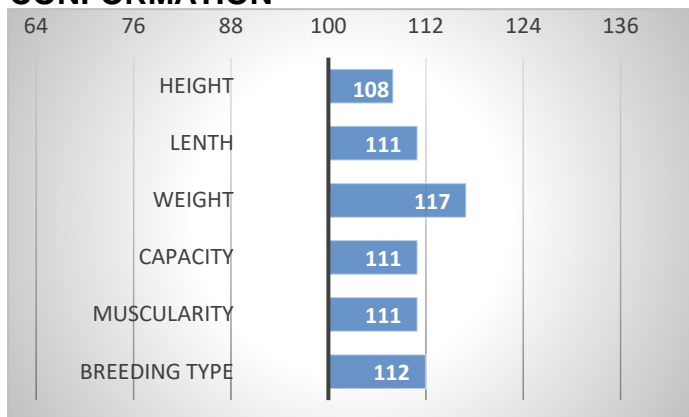

GROWTH

CALVES 0

HERDS 0

CONFORMATION

Cedule P has got Danish-German pedigree.

His daily gain in test was 2,316 g and weight at the end of the test 684 kg. Also his RBV for direct growth is high.

Cedule is a bull of boldly beef type - profitable to terminal position.

PERFORMANCE TEST

weight 120 d	244 kg
weight 210 d.	383 kg
weight 365 d	684 kg
daily gain in test	2316 g
daily g. since birth	1795 g

EXTERIOR EVALUATION

Frame			Body capacity			Muscularity			Breeding type	Total
VT	DT	HM	PŠ	HH	DZ	PL	HŘ	ZÁ		
8	7	10	7	8	7	8	7	7	8	77