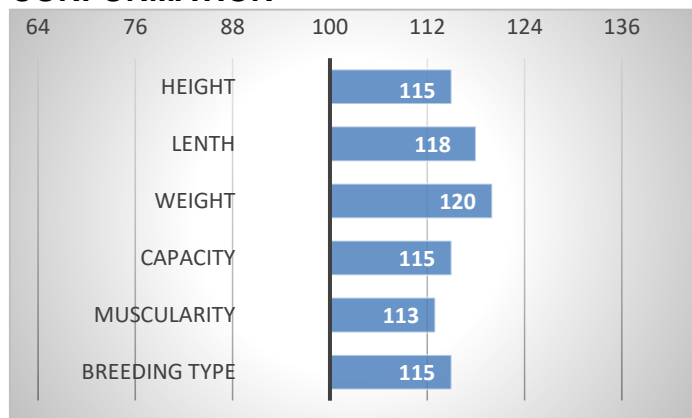

CONFORMATION

Baron's daily gain in test was unbelievable - 2,350 g per day!