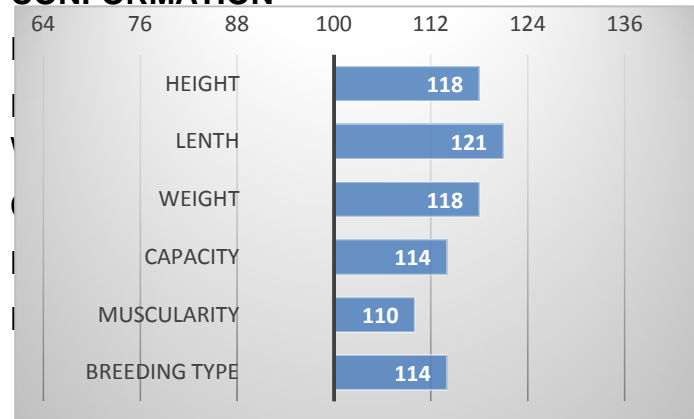

12/2023

GROWTH

CALVES 0

HERDS 0

CONFORMATION

Brano P has got famous Danish ancestors in his pedigree. His paternal grandsire Urban PP has got BV for growth 129 and he is a son of Danish Lykke Dixie PP. Brano P has got Danish pedigree also from the maternal side.

EXTERIOR EVALUATION

Frame			Body capacity			Muscularity			Breeding type	Total
VT	DT	HM	PŠ	HH	DZ	PL	HŘ	ZÁ		
10	7	10	7	7	7	7	7	6	7	75

acronyms: VT - height , DT - length, HM - weight, PŠ - chest width, HH - chest depth, DZ - pelvis length, PL - shoulder, HŘ - top line, ZÁ - Thigs

PERFORMANCE TEST

weight 120 d	250 kg
weight 210 d.	418 kg
weight 365 d	673 kg
daily gain in test	-- g
daily g. since birth	1738 g

EASY CALVING HEIGHT POLLED
BODY LENGHT