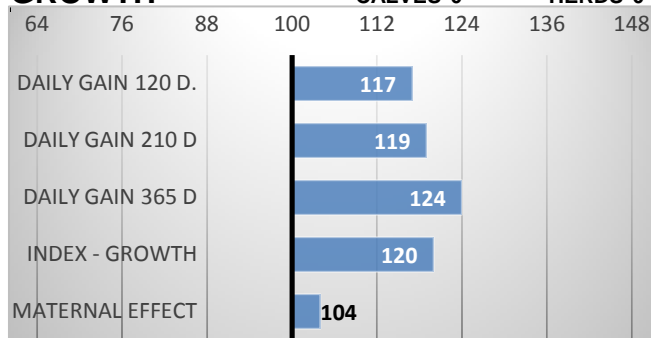

GROWTH

CALVES 0

HERDS 0