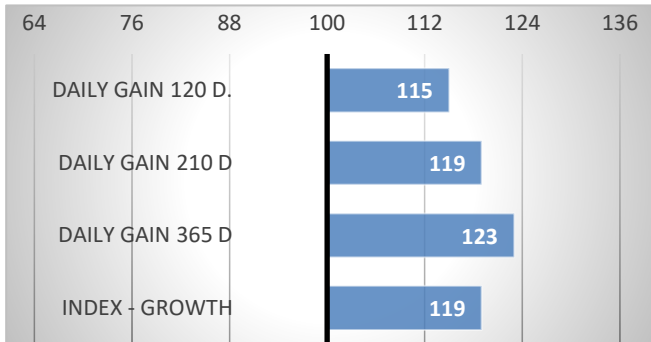

GROWTH

CALVES 36

HERDS 11

CONFORMATION

Alan PP was awarded by 75 points in selection for breeding.

His dam grandsire Ogar is a son of German sire Korvin P.

PERFORMANCE TEST

weight 120 d	214 kg
weight 210 d.	356 kg
weight 365 d	658 kg
daily gain in test	1350 g
daily g. since birth	1588 g