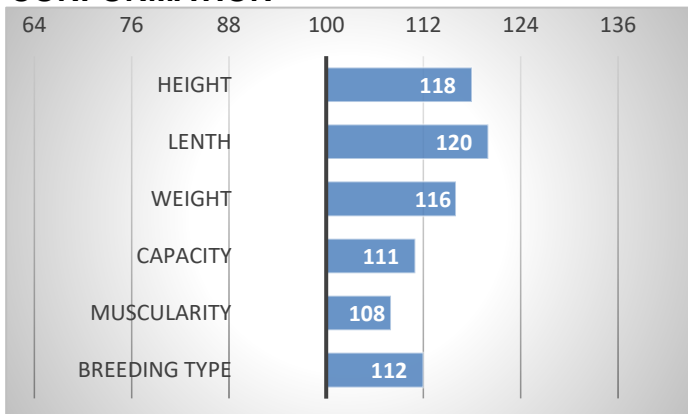

CZ 344552932

Vingegaard Jericho P

Vingegaard Amalie PP

OGAR z Ležnice P SIP-684

Milos Star 1P Polled P

CALVING

RELATIVE BREEDING VALUES - CZE

9/2024

GROWTH

CALVES 36

HERDS 11

CONFORMATION

Alan PP was awarded by 75 points in selection for breeding.

His dam grandsire Ogar is a son of German sire Korvin P.

PERFORMANCE TEST

weight 120 d	214 kg
weight 210 d.	356 kg
weight 365 d	658 kg
daily gain in test	1350 g
daily g. since birth	1588 g