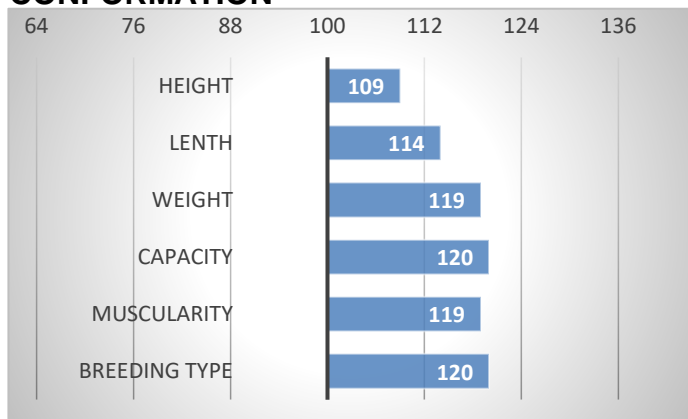

9/2024

GROWTH

CALVES 15

HERDS 2

CONFORMATION

Alan PP excelled in performance test: daily gain 2,200 g, weight in 365 days of age 662 kg and exterior evaluation 80 pts.

His father Hoeness PP was TOP 1 in Germany for a long time, producing calves with outstanding muscling.

PERFORMANCE TEST

weight 120 d	223 kg
weight 210 d.	382 kg
weight 365 d	662 kg
daily gain in test	2200 g
daily g. since birth	1729 g

EXTERIOR EVALUATION

Frame			Body capacity			Muscularity			Breeding type	Total
VT	DT	HM	PŠ	HH	DZ	PL	HŘ	ZÁ		
9	8	10	7	8	8	7	8	7	8	80