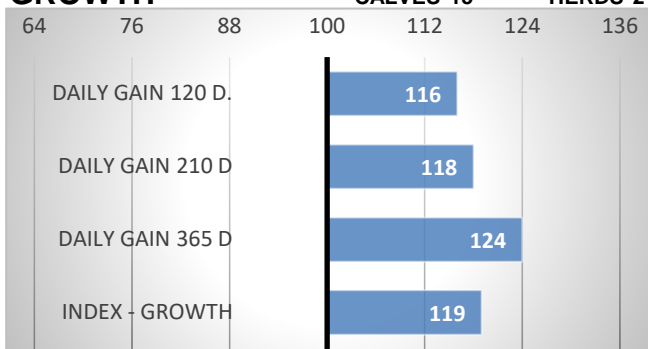

9/2024

GROWTH

CALVES 15

HERDS 2

CONFORMATION

Alan PP excelled in performance test: daily gain 2,200 g, weight in 365 days of age 662 kg and exterior evaluation 80 pts.

His father Hoeness PP was TOP 1 in Germany for a long time, producing calves with outstanding muscling.

PERFORMANCE TEST

weight 120 d	223 kg
weight 210 d.	382 kg
weight 365 d	662 kg
daily gain in test	2200 g
daily g. since birth	1729 g

EXTERIOR EVALUATION

Frame			Body capacity			Muscularity			Breeding type	Total
VT	DT	HM	PŠ	HH	DZ	PL	HŘ	ZÁ		
9	8	10	7	8	8	7	8	7	8	80