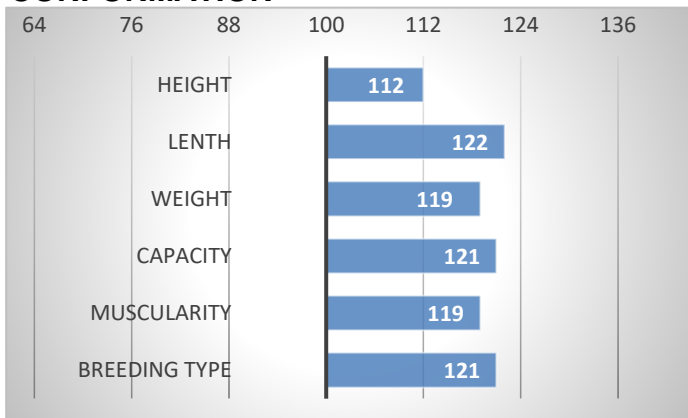

9/2024

GROWTH DAUGHTERS 16 CALVES 45 HERDS 9

CONFORMATION

Ziel P, sire of British - Danish pedigree was awarded by 85 points in selection for breeding.

He has been used as father of sires in Germany.

He has got dispositions to high quality daughters production

PERFORMANCE TEST

weight 120 d	246 kg
weight 210 d.	411 kg
weight 365 d	680 kg
daily gain in test	-- g
daily g. since birth	1712 g

GROWTH AND MUSCULARITY MILKABILITY