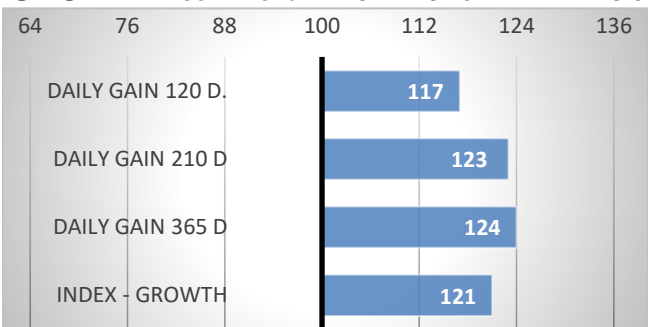

9/2024

GROWTH DAUGHTERS 16 CALVES 45 HERDS 9

CONFORMATION

Ziel P, sire of British - Danish pedigree was awarded by 85 points in selection for breeding.

He has been used as father of sires in Germany.

He has got dispositions to high quality daughters production

PERFORMANCE TEST

weight 120 d	246 kg
weight 210 d.	411 kg
weight 365 d	680 kg
daily gain in test	-- g
daily g. since birth	1712 g

GROWTH AND MUSCULARITY MILKABILITY