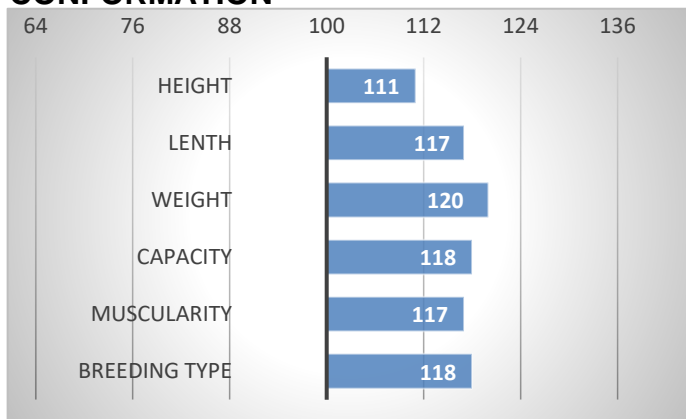

GROWTH

CALVES 8

HERDS 3

CONFORMATION

Zadar's father Hoenes PP was top in Germany for a long time
Zadar is a bull with great breeding value for easy of calving!

EXTERIOR EVALUATION

Frame			Body capacity			Muscularity			Breeding type	Total
VT	DT	HM	PŠ	HH	DZ	PL	HŘ	ZÁ		
8	8	10	6	7	6	7	7	6	7	72

acronyms: VT - height, DT - length, HM - weight, PŠ - chest width, HH - chest depth, DZ - pelvis length, PL - shoulder, HŘ - top line, ZÁ - Thigs

PERFORMANCE TEST

weight 120 d	270	kg
weight 210 d.	392	kg
weight 365 d	668	kg
daily gain in test	1833	g
daily g. since birth	1716	g