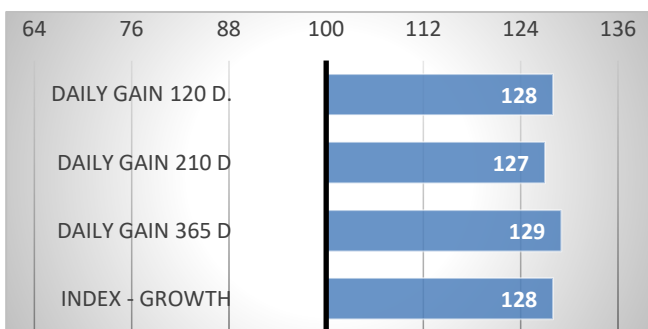

GROWTH

CALVES 8

HERDS 3

CONFORMATION

Zadar's father Hoenes PP was top in Germany for a long time
Zadar is a bull with great breeding value for easy of calving!

EXTERIOR EVALUATION

Frame			Body capacity			Muscularity			Breeding type	Total
VT	DT	HM	PŠ	HH	DZ	PL	HŘ	ZÁ		
8	8	10	6	7	6	7	7	6	7	72

acronyms: VT - height, DT - length, HM - weight, PŠ - chest width, HH - chest depth, DZ - pelvis length, PL - shoulder, HŘ - top line, ZÁ - Thigs

PERFORMANCE TEST

weight 120 d	270	kg
weight 210 d.	392	kg
weight 365 d	668	kg
daily gain in test	1833	g
daily g. since birth	1716	g