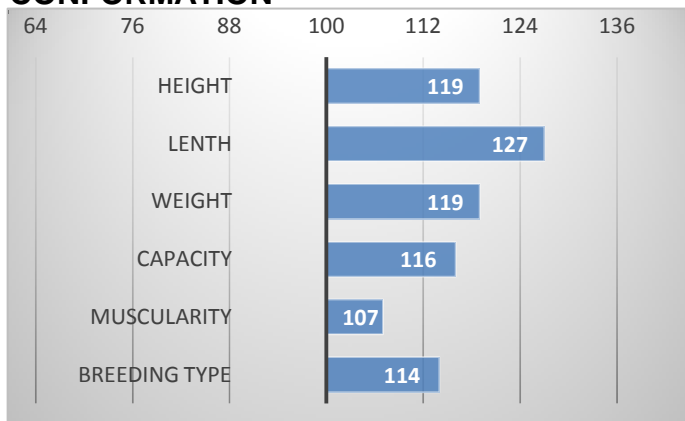

12/2023

GROWTH

CALVES 30

HERDS 8

CONFORMATION

Zorro PP passed the performance test in Osik with daily gain 2,341 g!!!

Zorro is used also by German breeders.

PERFORMANCE TEST

weight 120 d	230 kg
weight 210 d.	375 kg
weight 365 d	646 kg
daily gain in test	2341 g
daily g. since birth	1703 g

EXTERIOR EVALUATION

Frame			Body capacity			Muscularity			Breeding type	Total
VT	DT	HM	PŠ	HH	DZ	PL	HŘ	ZÁ		
10	8	10	7	8	7	7	7	6	7	77