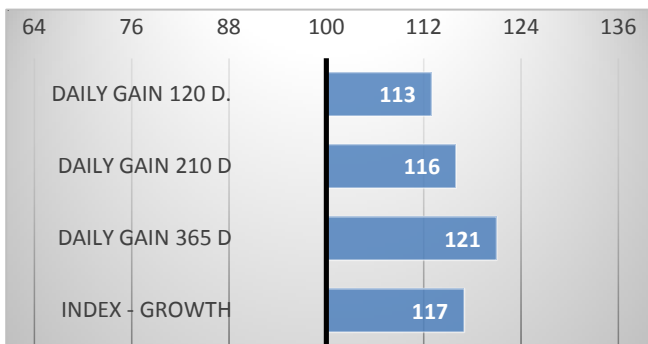

12/2023

GROWTH

CALVES 30

HERDS 8

CONFORMATION

Zorro PP passed the performance test in Osik with daily gain 2,341 g!!!

Zorro is used also by German breeders.

PERFORMANCE TEST

weight 120 d	230 kg
weight 210 d.	375 kg
weight 365 d	646 kg
daily gain in test	2341 g
daily g. since birth	1703 g

EXTERIOR EVALUATION

Frame			Body capacity			Muscularity			Breeding type	Total
VT	DT	HM	PŠ	HH	DZ	PL	HŘ	ZÁ		
10	8	10	7	8	7	7	7	6	7	77