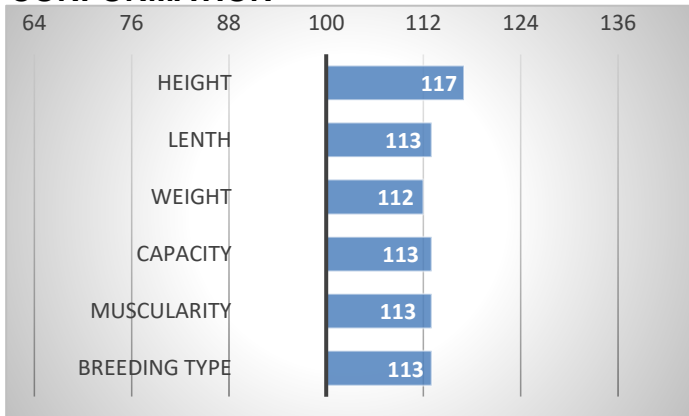

BALDARIAN VOM KNAUSSRWALD

Anita vom Schnederlehen

CEANNARD 4TH OF GLENGORM

BRENDA VOM HÖHNEROOG

CALVING

RELATIVE BREEDING VALUES - CZE

12/2024

GROWTH

CALVES 0

HERDS 0

CONFORMATION

Caesar's father was imported from Austria and he has got breeding value for growth in direct effect 116 and in maternal effect 130.

Also Caesar combines direct growth and maternal quality.

PERFORMANCE TEST

weight 120 d	118	kg
weight 210 d.	--	kg
weight 365 d	269	kg
daily gain in test	--	g
daily g. since birth	--	g

DIRECT GROWTH & MATERNAL QUALITY