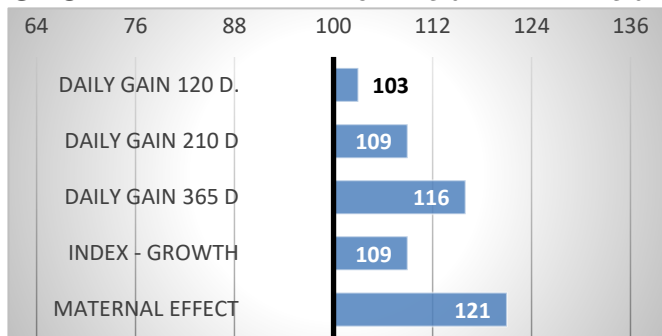

BALDARIAN VOM KNAUSSRWALD

Anita vom Schnederlehen

CEANNARD 4TH OF GLENGORM

BRENDA VOM HÖHNEROOG

CALVING

RELATIVE BREEDING VALUES - CZE

12/2024

GROWTH

CALVES 0

HERDS 0

CONFORMATION

Caesar's father was imported from Austria and he has got breeding value for growth in direct effect 116 and in maternal effect 130.

Also Caesar combines direct growth and maternal quality.

PERFORMANCE TEST

weight 120 d	118	kg
weight 210 d.	--	kg
weight 365 d	269	kg
daily gain in test	--	g
daily g. since birth	--	g

DIRECT GROWTH & MATERNAL QUALITY