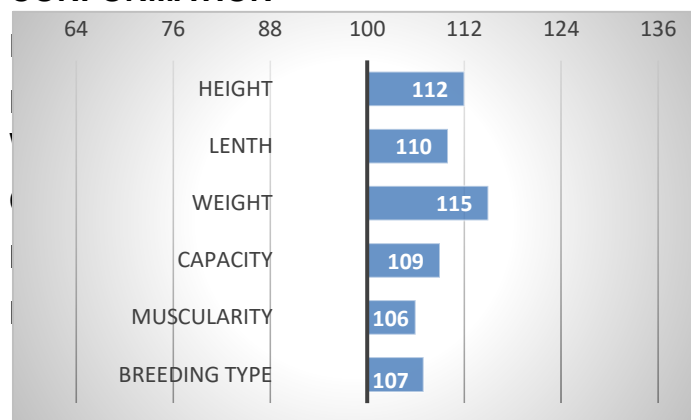

CONFORMATION

The Bazadaise breed originates from France. Nowadays the Bazadaise is very much a superior beef breed known for extended muscle, ease of calving and is gaining a worldwide reputation for its fine flavoured meat.

PERFORMANCE TEST

weight 120 d	201 kg
weight 210 d.	327 kg
weight 365 d	430 kg
daily gain in test	-- g
daily g. since birth	998 g

EXTERIOR EVALUATION

Frame			Body capacity			Muscularity			Breeding type	Total
VT	DT	HM	PŠ	HH	DZ	PL	HŘ	ZÁ		
9	7	7	6	7	6	6	6	6	6	66

acronyms: VT - height , DT - length, HM - weight, PŠ - chest width, HH - chest depth, DZ - pelvis length, PL - shoulder, HŘ - top line, ZÁ - Thigs

FRENCH PEDIGREE

WELL-BALANCED EXTERIOR