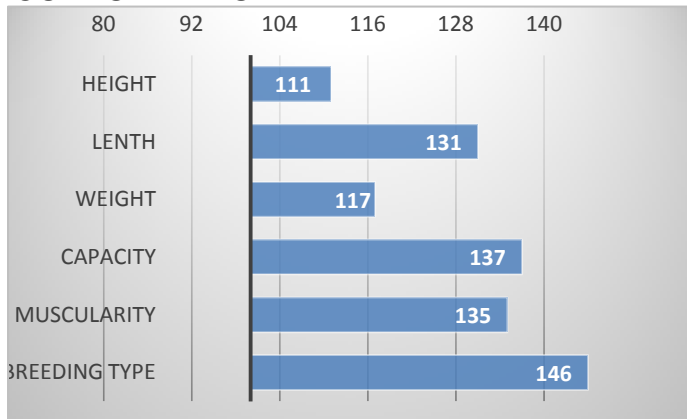

CONFORMATION

EXTERIOR EVALUATION

Frame			Body capacity			Muscularity			Breeding type	Total
VT	DT	HM	PŠ	HH	DZ	PL	HŘ	ZÁ		
10	8	10	8	7	8	8	8	9	8	84

acronymes: VT - height , DT - length, HM - weight, PŠ - chest width, HH - chest depth, DZ - pelvis length, PL - shoulder, HŘ - top line, ZÁ - Thigs

weight 120 d	229 kg
weight 210 d.	380 kg
weight 365 d	538 kg
daily gain in test	1008 g
daily g. since birth	1334 g

84 POINTS FOR EXTERIOR!

CAPACITY