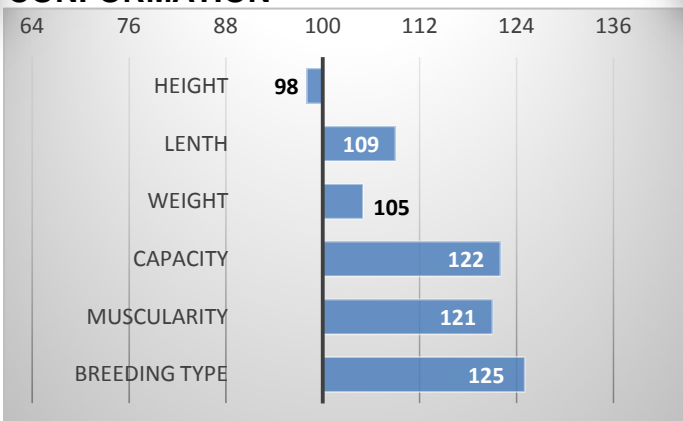

GROWTH

CONFORMATION

PERFORMANCE TEST

weight 120 d	202 kg
weight 210 d.	316 kg
weight 365 d	545 kg
daily gain in test	1450 g
daily g. since birth	1164 g

EXTERIOR EVALUATION

Frame			Body capacity			Muscularity			Breeding type	Total
VT	DT	HM	PŠ	HH	DZ	PL	HŘ	ZÁ		
9	7	10	8	8	8	7	8	7	8	80

acronymes: VT - height , DT - length, HM - weight, PŠ - chest width, HH - chest depth, DZ - pelvis length, PL - shoulder, HŘ - top line, ZÁ - Thigs

BREEDING TYPE GROWTH MATERNAL EFFECT 112