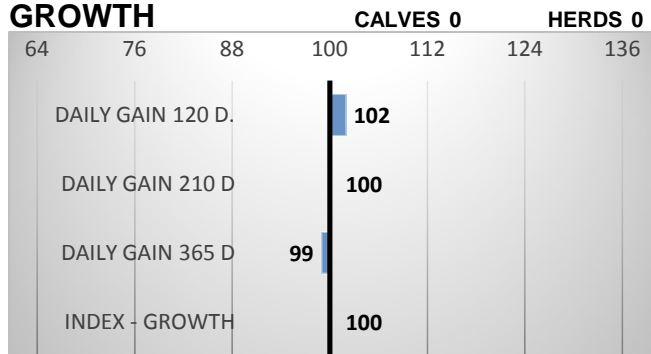

9/2023

GROWTH

CONFORMATION

PERFORMANCE TEST

weight 120 d	171 kg
weight 210 d.	267 kg
weight 365 d	499 kg
daily gain in test	-- g
daily g. since birth	1193 g

EXTERIOR EVALUATION										
Frame			Body capacity			Muscularity			Breeding type	Total
VT	DT	HM	PŠ	HH	DZ	PL	HŘ	ZÁ		
8	7	8	6	7	7	6	7	7	7	70