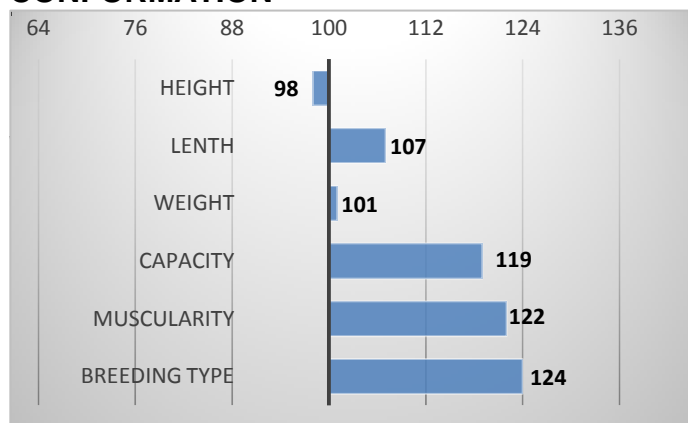

9/2023

GROWTH

CONFORMATION

PERFORMANCE TEST

weight 120 d	171 kg
weight 210 d.	267 kg
weight 365 d	499 kg
daily gain in test	-- g
daily g. since birth	1193 g

EXTERIOR EVALUATION										
Frame			Body capacity			Muscularity			Breeding type	Total
VT	DT	HM	PŠ	HH	DZ	PL	HŘ	ZÁ		
8	7	8	6	7	7	6	7	7	7	70

acronymes: VT - height , DT - length, HM - weight, PŠ - chest width, HH - chest depth, DZ - pelvis length, PL - shoulder, HŘ - top line, ZÁ - Thigs

FUNCTIONAL EXTERIOR GROWTH MATERNAL EFFECT 111