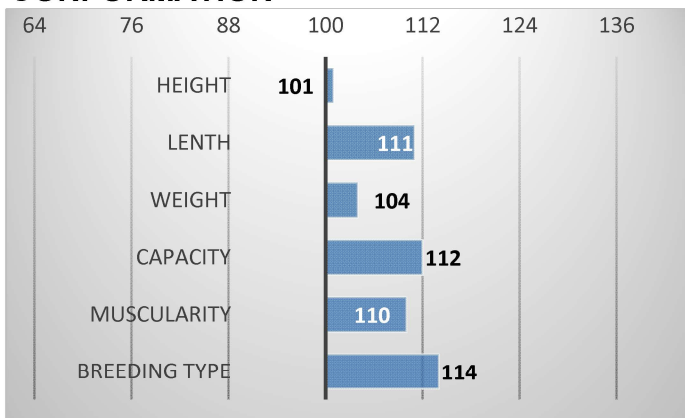

12/2022

GROWTH

CALVES 0

HERDS 0

CONFORMATION

EXTERIOR EVALUATION

Frame			Body capacity			Muscularity			Breeding type	Total
VT	DT	HM	PŠ	HH	DZ	PL	HŘ	ZÁ		
8	7	8	7	8	7	7	7	7	7	73

acronyms: VT - height , DT - length, HM - weight, PŠ - chest width, HH - chest depth, DZ - pelvis length, PL - shoulder, HŘ - top line, ZÁ - Thigs

PERFORMANCE TEST

weight 120 d	204 kg
weight 210 d.	314 kg
weight 365 d	491 kg
daily gain in test	-- g
daily g. since birth	1137 g