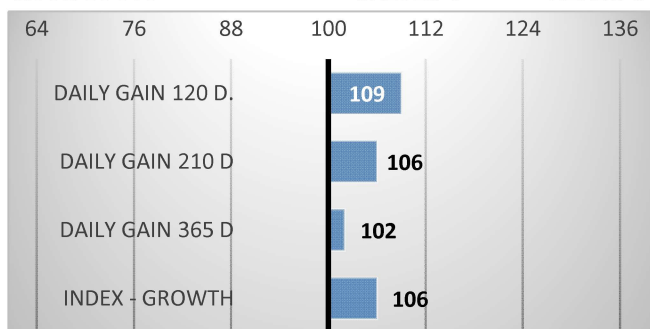

12/2022

GROWTH

CALVES 0

HERDS 0

CONFORMATION

EXTERIOR EVALUATION

Frame			Body capacity			Muscularity			Breeding type	Total
VT	DT	HM	PŠ	HH	DZ	PL	HŘ	ZÁ		
8	7	8	7	8	7	7	7	7	7	73

acronyms: VT - height , DT - length, HM - weight, PŠ - chest width, HH - chest depth, DZ - pelvis length, PL - shoulder, HŘ - top line, ZÁ - Thigs

PERFORMANCE TEST

weight 120 d	204 kg
weight 210 d.	314 kg
weight 365 d	491 kg
daily gain in test	-- g
daily g. since birth	1137 g