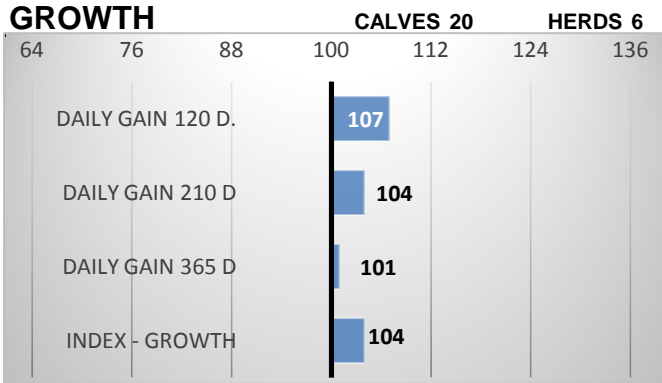

BELGICKÉ MODROBÍLÉ / BELGIAN BLUE

LORENC ZBM 223

born: 21.7.2003

breeder: Rozsévač Oldřich, Chýšť

PEDIGREE

RADAR ET Van Der Terbeck

ZBM-196 BE 98201197072

TABLETTE De Roupage

968054871-12 Belgique

Galopeur Des Hayons

Elsa Du Chenia

Ministre Du Bouchelet

Routine De Roupage

CALVING

RELATIVE BREEDING VALUES - CZE

3/2024

CONFORMATION

This bull is a champion of his breed, how President of Belgium said during his visit to our station.

Lorenc has excelent muscles, correct extermities, great ability to grow and really high breeding values for grow allow him use for crosbreeding or purebreeding.