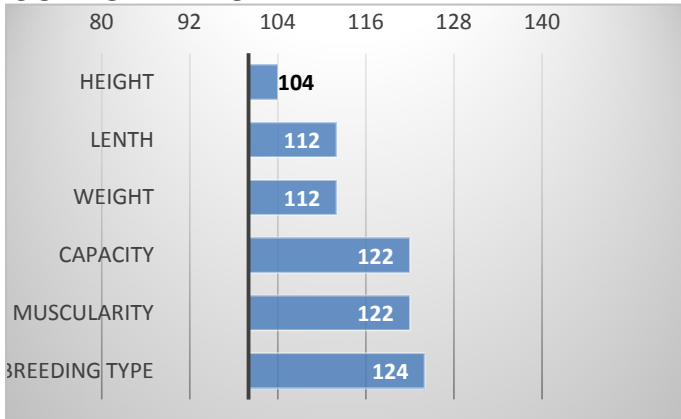

CONFORMATION

This bull is a champion of his breed, how President of Belgium said during his visit to our station.

Lorenc has excelent muscles, correct extermities, great ability to grow and really high breeding values for grow allow him use for crosbreeding or purebreeding.

EXTERIOR EVALUATION

Frame			Body capacity			Muscularity			Breeding type	Total
VT	DT	HM	PŠ	HH	DZ	PL	HŘ	ZÁ		
10	8	10	6	8	8	7	8	9	8	82

acronymes: VT - height , DT - length, HM - weight, PŠ - chest width, HH - chest depth, DZ - pelvis length, PL - shoulder, HŘ - top line, ZÁ - Thigs

PERFORMANCE TEST

weight 120 d	231	kg
weight 210 d.	360	kg
weight 365 d	604	kg
daily gain in test	1292	g
daily g. since birth	1473	g

FRAME

MUSCULARITY

CAPACITY