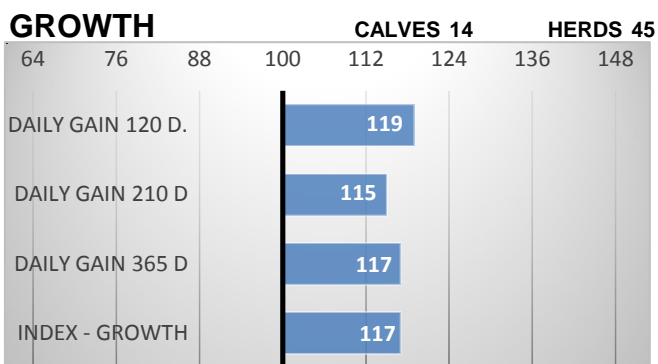

ABERDEEN ANGUS

born: 16.9.2014

RODGER

ZAI 785

PEDIGREE

BALMACHIE BEN VORLICH L 105 ET 289 487 540148100105	G 13 STEEL BIG SKY BEAUTY 009 ET BALMACHIE BLACK BEAR H050 BALMACHIE RACHEL F020
BALMACHIE RACHEL K097 UK 540148700097	

CALVING

RELATIVE BREEDING VALUES - CZE

12/2023

CONFORMATION

Rodger was purchased after being awarded **Grand Champion Bull** at the 2017 Royal Highland Show in Scotland. Subsequently he was also successful at the IV. Angus Show 2018 in Ceske Budejovice, where he was awarded as national winner. When selected for breeding in the Czech Republic he was awarded an incredible 93 points!!! The first sons of Rodger have great exterior and excellent length of body. Rodger can also be used for heifers.

EXTERIOR EVALUATION

Frame			Body capacity			Muscularity			Breeding type	Total
VT	DT	HM	PŠ	HH	DZ	PL	HŘ	ZÁ		
10	10	10	9	10	8	9	8	9	10	93

acronymes: VT - height , DT - length, HM - weight, PŠ - chest width, HH - chest depth, DZ - pelvis length, PL - shoulder, HŘ - top line, ZÁ - Thigs

PERFORMANCE TEST

weight 120 d	--	kg
weight 210 d.	--	kg
weight 365 d	--	kg
daily gain in test	--	g
daily g. since birth	--	g

AMAZING EXTERIOR
INTERNATIONAL SHOW CHAMPION EASY CALVING