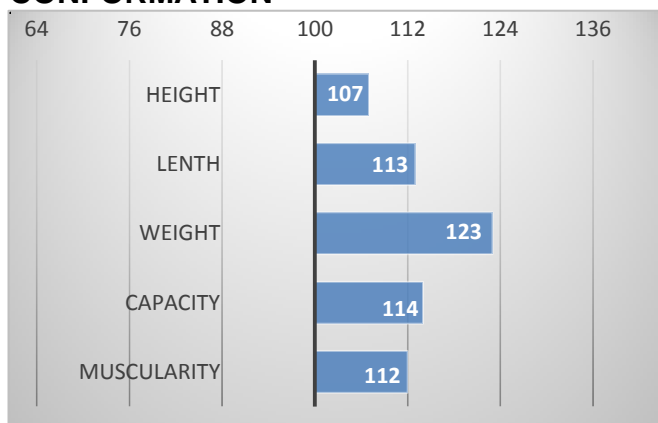

CALVING

RELATIVE BREEDING VALUES - CZE

12/2023

CONFORMATION

Rodger was purchased after being awarded **Grand Champion Bull** at the 2017 Royal Highland Show in Scotland. Subsequently he was also successful at the IV. Angus Show 2018 in Ceske Budejovice, where he was awarded as national winner. When selected for breeding in the Czech Republic he was awarded an incredible 93 points!!! The first sons of Rodger have great exterior and excellent length of body. Rodger can also be used for heifers.

EXTERIOR EVALUATION

Frame			Body capacity			Muscularity			Breeding type	Total
VT	DT	HM	PŠ	HH	DZ	PL	HŘ	ZÁ		
10	10	10	9	10	8	9	8	9	10	93

acronymes: VT - height , DT - length, HM - weight, PŠ - chest width, HH - chest depth, DZ - pelvis length, PL - shoulder, HŘ - top line, ZÁ - Thigs

PERFORMANCE TEST

weight 120 d	--	kg
weight 210 d.	--	kg
weight 365 d	--	kg
daily gain in test	--	g
daily g. since birth	--	g

AMAZING EXTERIOR
INTERNATIONAL SHOW CHAMPION EASY CALVING