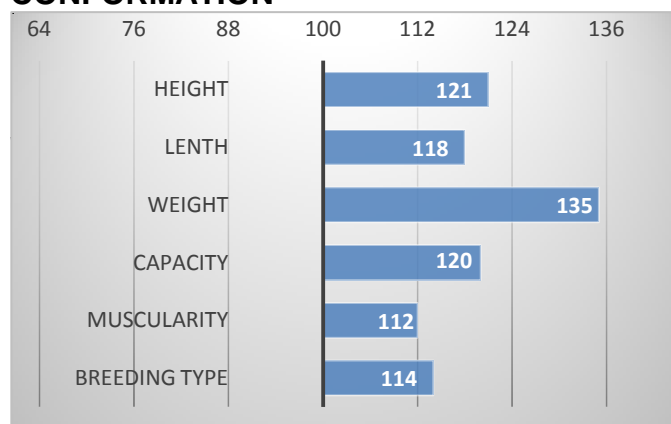

GROWTH

CALVES 9

HERDS 4

CONFORMATION

Fantastic pedigree: Paternal grandsire Cowboy Cut (used worldwide) + maternal grandsire Playboy Red (combination of BV growth 127 with maternal effect 127 (38 daughters).

We expect daughters of superior quality.

PERFORMANCE TEST

| | |
|----------------------|--------|
| weight 120 d | 232 kg |
| weight 210 d. | 344 kg |
| weight 365 d | 650 kg |
| daily gain in test | -- g |
| daily g. since birth | 1728 g |