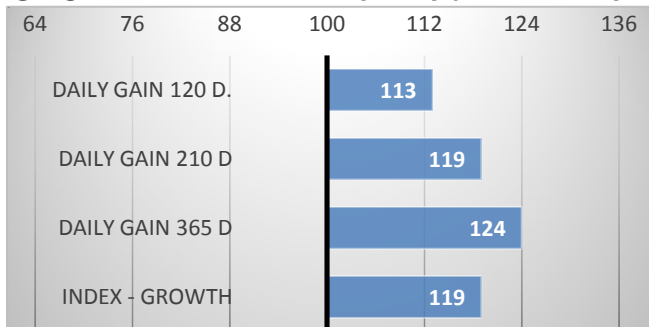

GROWTH

CALVES 9

HERDS 4

CONFORMATION

Fantastic pedigree: Paternal grandsire Cowboy Cut (used worldwide) + maternal grandsire Playboy Red (combination of BV growth 127 with maternal effect 127 (38 daughters).

We expect daughters of superior quality.

PERFORMANCE TEST

| | |
|----------------------|--------|
| weight 120 d | 232 kg |
| weight 210 d. | 344 kg |
| weight 365 d | 650 kg |
| daily gain in test | -- g |
| daily g. since birth | 1728 g |