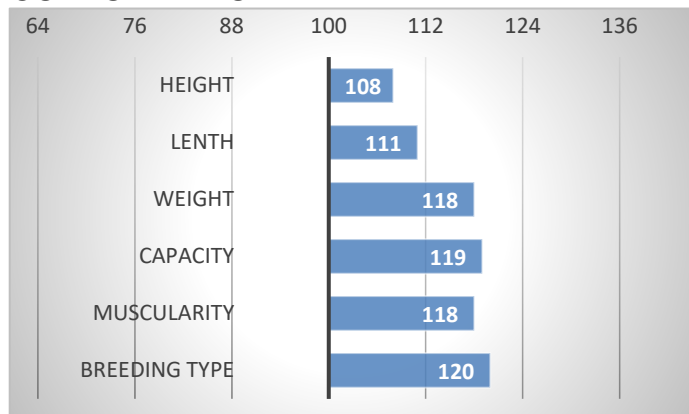

CONFORMATION

Absolute is a great choice to those herdsmen who wish to improve capacity and muscularity together with intensive growth of their cattle, without losing maternal quality.

Absolute's father Cut Above, son of legendary Cowboy Cut, is perfect in both, direct and maternal characteristics. Absolute's dam grandsire Kanon Red has got BV for maternal effect is amazing - 131 (66 daughters)!!!

PERFORMANCE TEST

weight 120 d	210 kg
weight 210 d.	352 kg
weight 365 d	642 kg
daily gain in test	-- g
daily g. since birth	1506 g

EXTERIOR EVALUATION

Frame			Body capacity			Muscularity			Breeding type	Total
VT	DT	HM	PŠ	HH	DZ	PL	HŘ	ZÁ		
7	7	10	7	8	7	7	8	7	8	76

acronyms: VT - height , DT - length, HM - weight, PŠ - chest width, HH - chest depth, DZ - pelvis length, PL - shoulder, HŘ - top line, ZÁ - Thigs

GROWTH, MUSCULARITY AND CAPACITY WITHOUT LOOSING MATERNAL QUALITY