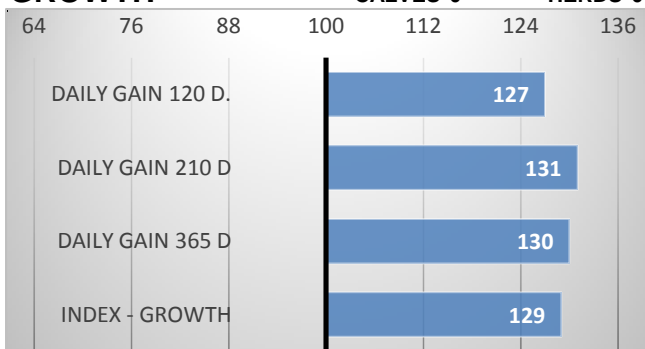

Crackley Iris 92 F P

Kilbride Farm Hans 16PP

ET PP CZ 693439931

CALVING

RELATIVE BREEDING VALUES - CZE

12/2023

GROWTH

CALVES 0 HERDS 0

CONFORMATION

Chabliss is a son of the Irish bull Coose Las Vegas, who was very popular with us for his easy calving and strong progeny. We expect the same from Chabliss, who is a truly impressive bull with great harmony, as evidenced by his excellent 86 points exterior score. Chablisse's original pedigree is also impressive, with his dam's sire being Kilbride Farm Hans PP and his great-grandfather being Canadian Anchor D Gunner. These bulls calved on heifers without any problem. While Chabliss' PH for calving progress is below the population average, we predict him to calve easily. Chabliss is a complete bull, he will find use with most of your sires but especially where you need to improve pelvic size, body length and muscling in the hindquarters.

PERFORMANCE TEST

weight 120 d	215 kg
weight 210 d.	385 kg
weight 365 d	634 kg
daily gain in test	2033 g
daily g. since birth	1676 g

EXTERIOR EVALUATION

Frame			Body capacity			Muscularity			Breeding type	Total
VT	DT	HM	PŠ	HH	DZ	PL	HŘ	ZÁ		
9	9	10	8	8	9	8	8	8	9	86