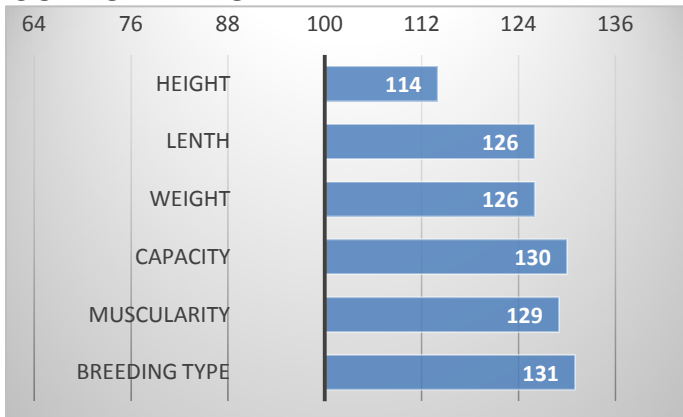

Crackley Iris 92 F P

Kilbride Farm Hans 16PP

ET PP CZ 693439931

CALVING

RELATIVE BREEDING VALUES - CZE

12/2023

GROWTH

CALVES 0 HERDS 0

CONFORMATION

Chabliss is a son of the Irish bull Coose Las Vegas, who was very popular with us for his easy calving and strong progeny. We expect the same from Chabliss, who is a truly impressive bull with great harmony, as evidenced by his excellent 86 points exterior score. Chablisse's original pedigree is also impressive, with his dam's sire being Kilbride Farm Hans PP and his great-grandfather being Canadian Anchor D Gunner. These bulls calved on heifers without any problem. While Chabliss' PH for calving progress is below the population average, we predict him to calve easily. Chabliss is a complete bull, he will find use with most of your sires but especially where you need to improve pelvic size, body length and muscling in the hindquarters.

PERFORMANCE TEST

weight 120 d	215 kg
weight 210 d.	385 kg
weight 365 d	634 kg
daily gain in test	2033 g
daily g. since birth	1676 g

EXTERIOR EVALUATION

Frame			Body capacity			Muscularity			Breeding type	Total
VT	DT	HM	PŠ	HH	DZ	PL	HŘ	ZÁ		
9	9	10	8	8	9	8	8	8	9	86