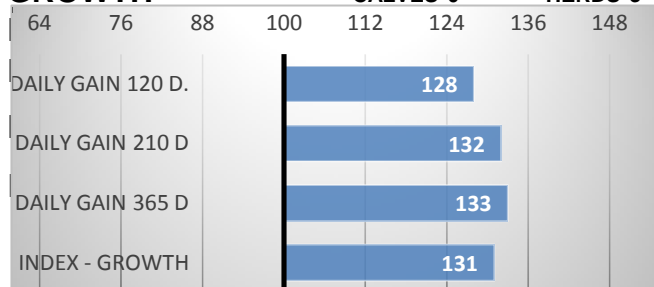

12/2023

GROWTH

CALVES 0

HERDS 3

CONFORMATION

Henry's sire is Coose Jericho (TOP sons at the breeding farms, very interesting daughters), Fearna's dam KIKI is a cow imported from Ireland. She is a daughter of the TRIPLE champion Fearna Tiffany at the Tullamore National Show. The excellent harmony of the exterior, the red coat colour, the great temperament and the perfect pedigree make him a TOP heterozygously polled bull, which will certainly be widely used not only in the Czech Republic, but we firmly believe that he will be popular abroad as well.