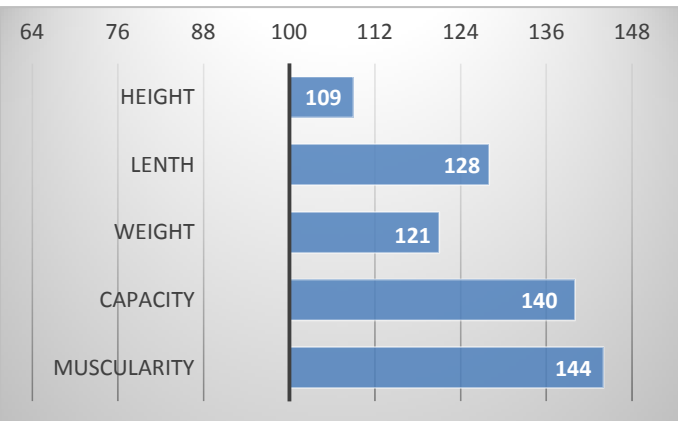

12/2023

GROWTH

CALVES 0

HERDS 3

CONFORMATION

Henry's sire is Coose Jericho (TOP sons at the breeding farms, very interesting daughters), Fearna's dam KIKI is a cow imported from Ireland. She is a daughter of the TRIPLE champion Fearna Tiffany at the Tullamore National Show. The excellent harmony of the exterior, the red coat colour, the great temperament and the perfect pedigree make him a TOP heterozygously polled bull, which will certainly be widely used not only in the Czech Republic, but we firmly believe that he will be popular abroad as well.

PERFORMANCE TEST

weight 120 d	230 kg
weight 210 d.	402 kg
weight 365 d	628 kg
daily gain in test	1550 g
daily g. since birth	1567 g

EXTERIOR EVALUATION

Frame			Body capacity			Muscularity			Breeding type	Total
VT	DT	HM	PŠ	HH	DZ	PL	HŘ	ZÁ		
9	8	10	7	8	9	8	7	8	8	82