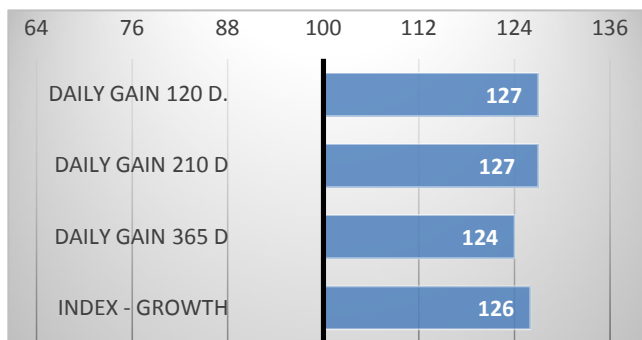

12/2023

GROWTH

CALVES 74 HERDS 33

Heterozygously polled Kaboom was purchased in Ireland. He was clearly the most muscular bull we had the opportunity to see. The sire is Sneumgaard Emperor PP, who excels in easy births and excellent calf growth. Mother's father is one of the most popular bull in Ireland – Hilcrest Champion. Kaboom therefore appears to be a complete sire whose muscularity and width parameters are exceptional in all body parts. He will also be suitable for producing daughters, we expect excellent milk production with a well shaped pelvis.