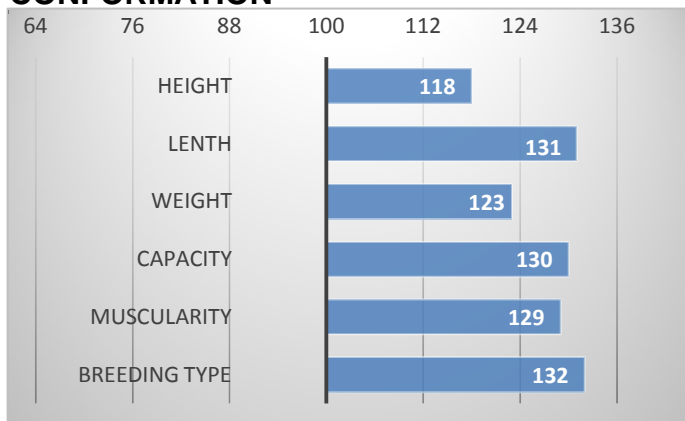

12/2023

GROWTH

CALVES 74 HERDS 33

Heterozygously polled Kaboom was purchased in Ireland. He was clearly the most muscular bull we had the opportunity to see. The sire is Sneumgaard Emperor PP, who excels in easy births and excellent calf growth. Mother's father is one of the most popular bull in Ireland – Hilcrest Champion. Kaboom therefore appears to be a complete sire whose muscularity and width parameters are exceptional in all body parts. He will also be suitable for producing daughters, we expect excellent milk production with a well shaped pelvis.

CONFORMATION

EXTERIOR EVALUATION

Frame			Body capacity			Muscularity			Breeding type	Total
VT	DT	HM	PŠ	HH	DZ	PL	HŘ	ZÁ		
9	8	10	7	8	8	7	8	8	8	81

acronyms: VT - height , DT - length, HM - weight, PŠ - chest width, HH - chest depth, DZ - pelvis length, PL - shoulder, HŘ - top line, ZÁ - Thigs