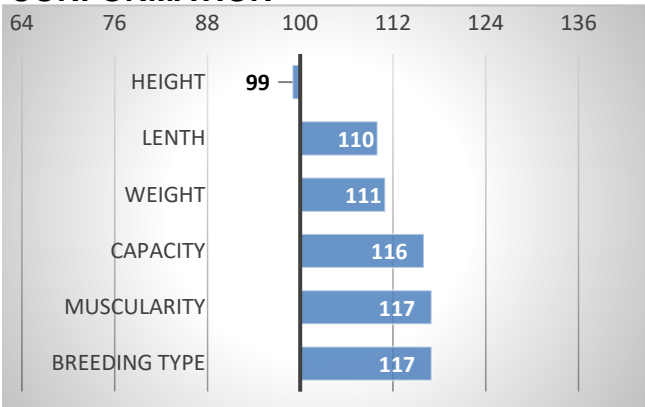

CONFORMATION

EPIK P* was born in one of the most successful herd in Czech republic - Agrochyt s.r.o., Mohelno. From this herd comes for example excellent bull DRAK PP.

His father is amazing bull GUNSHOT P from Ireland, who excels with incredible growth and musculature. Epik is heterozygously polled medium frame bull with outstanding musculature.

In 365 days he weighted 603 kg.

PERFORMANCE TEST

weight 120 d	214	kg
weight 210 d.	372	kg
weight 365 d	603	kg
daily gain in test	97	g
daily g. since birth	1529	g

EXTERIOR EVALUATION

Frame			Body capacity			Muscularity			Breeding type	Total
VT	DT	HM	PŠ	HH	DZ	PL	HŘ	ZÁ		
6	7	10	7	8	8	7	7	8	8	76

acronyms: VT - height , DT - length, HM - weight, PŠ - chest width, HH - chest depth, DZ - pelvis length, PL - shoulder, HŘ - top line, ZÁ - Thigs

MUSCULARITY