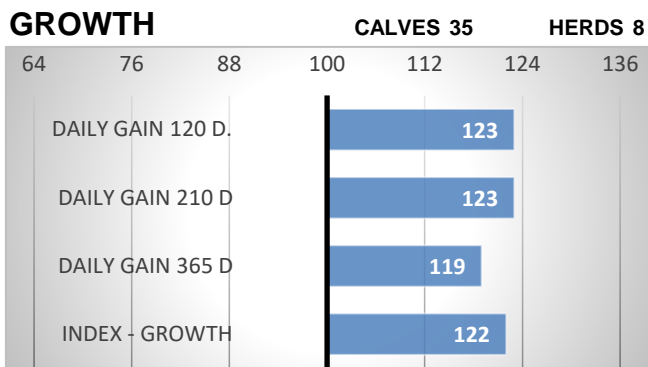

CHAROLAIS

LEROT

ICH 393

born: *15.9.2015

breeder: Gaec De L'Oree Des Bois, Francie

PEDIGREE

FIRST	Sylvaner
ZIT-521	Aneth
Clio	Mermoz
FR 8907597535	Vive

CALVING

RELATIVE BREEDENG VALUES - CZE

12/2024

Lerot was born in France. He was bred in Charmoy. The calves are very muscled and growing very well. His first daughters are above average milk.

CONFORMATION

Sons of Lerot