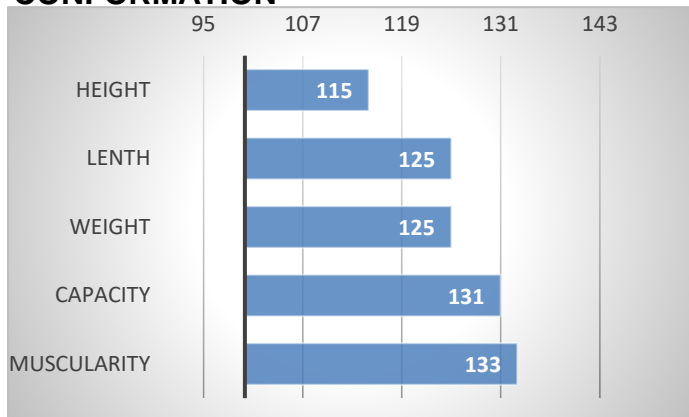

RELATIVE BREEDENG VALUES - CZE

12/2024

Lerot was born in France. He was bred in Charmoy. The calves are very muscled and growing very well. His first daughters are above average milk.

CONFORMATION

Sons of Lerot

EXTERIOR EVALUATION										Breeding type	Total
Frame			Body capacity			Muscularity					
VT	DT	HM	PŠ	HH	DZ	PL	HŘ	ZÁ			
8	8	7	7	8	7	8	8	8	8	77	

acronymes: VT - height , DT - length, HM - weight, PŠ - chest width, HH - chest depth, DZ - pelvis length, PL - shoulder, HŘ - top line, ZÁ - Thigs