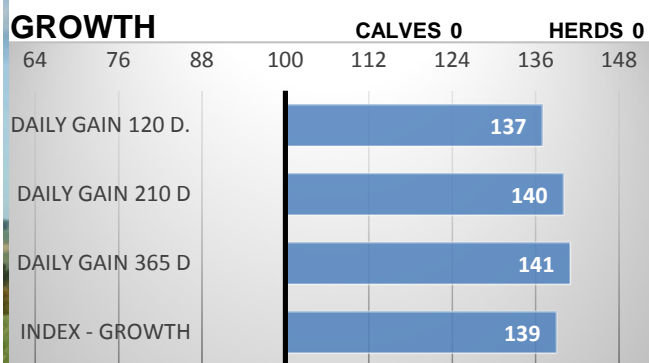

CA 3039041

MCM 028X Marlie 413B

TLELL 23S Tanya 31U

TLELL 36N Sitka 23S

CA 2913592

TLELL S5 Sydney 8P

CALVING

RELATIVE BREEDING VALUES - CZE

12/2023

CONFORMATION

Canadian pedigree, assumption of high growth of calves and easy calving.

Chold had 86 points for exterior in the basic selection, Chold has excellent breeding values for both exterior and BV growth (139).

PERFORMANCE TEST

weight 120 d	222 kg
weight 210 d.	353 kg
weight 365 d	627 kg
daily gain in test	1575 g
daily g. since birth	1581 g

EXTERIOR EVALUATION

Frame			Body capacity			Muscularity			Breeding type	Total
VT	DT	HM	PŠ	HH	DZ	PL	HŘ	ZÁ		
7	7	10	9	8	8	9	9	10	9	86