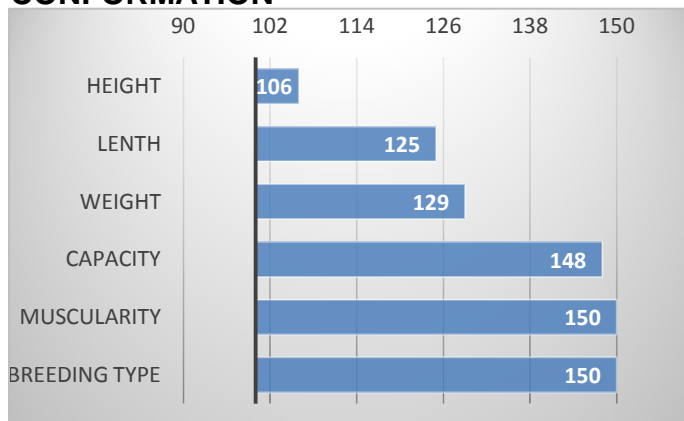

CA 3039041

MCM 028X Marlie 413B

TLELL 23S Tanya 31U

TLELL 36N Sitka 23S

CA 2913592

TLELL S5 Sydney 8P

CALVING

RELATIVE BREEDING VALUES - CZE

12/2023

CONFORMATION

Canadian pedigree, assumption of high growth of calves and easy calving.

Chold had 86 points for exterior in the basic selection, Chold has excellent breeding values for both exterior and BV growth (139).

PERFORMANCE TEST

weight 120 d	222 kg
weight 210 d.	353 kg
weight 365 d	627 kg
daily gain in test	1575 g
daily g. since birth	1581 g

EXTERIOR EVALUATION

Frame			Body capacity			Muscularity			Breeding type	Total
VT	DT	HM	PŠ	HH	DZ	PL	HŘ	ZÁ		
7	7	10	9	8	8	9	9	10	9	86

acronyms: VT - height , DT - length, HM - weight, PŠ - chest width, HH - chest depth, DZ - pelvis length, PL - shoulder, HŘ - top line, ZÁ - Thigs

EXTERIOR

EXTREME GROWTH