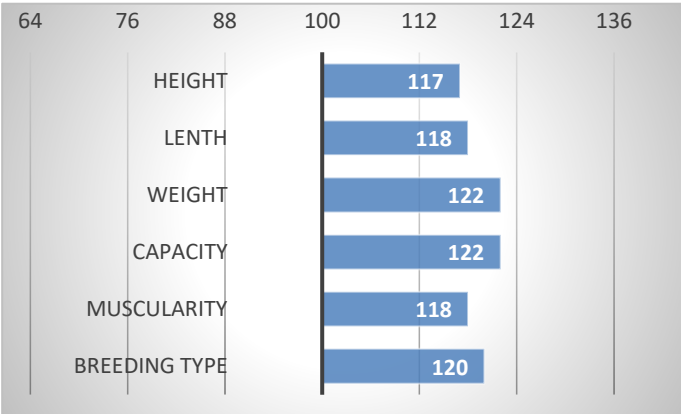

Remitall Director 182D HRF-227
CZ 100570407

CALVING

RELATIVE BREEDING VALUES - CZE

12/2024

GROWTH

CALVES 29

HERDS 3

CONFORMATION

PERFORMANCE TEST

weight 120 d	175	kg
weight 210 d.	325	kg
weight 365 d	600	kg
daily gain in test	1841	g
daily g. since birth	1493	g

EXTERIOR EVALUATION

Frame			Body capacity			Muscularity			Breeding type	Total
VT	DT	HM	PŠ	HH	DZ	PL	HŘ	ZÁ		
10	8	10	8	8	7	7	7	7	8	80