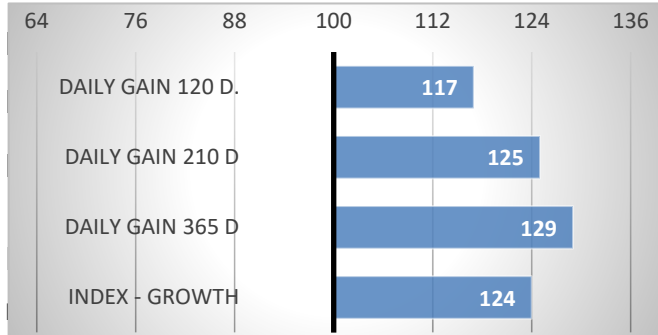

Remitall Director 182D HRF-227
CZ 100570407

CALVING

RELATIVE BREEDING VALUES - CZE

12/2024

GROWTH

CALVES 29

HERDS 3

CONFORMATION

PERFORMANCE TEST

weight 120 d	175	kg
weight 210 d.	325	kg
weight 365 d	600	kg
daily gain in test	1841	g
daily g. since birth	1493	g

EXTERIOR EVALUATION

Frame			Body capacity			Muscularity			Breeding type	Total
VT	DT	HM	PŠ	HH	DZ	PL	HŘ	ZÁ		
10	8	10	8	8	7	7	7	7	8	80