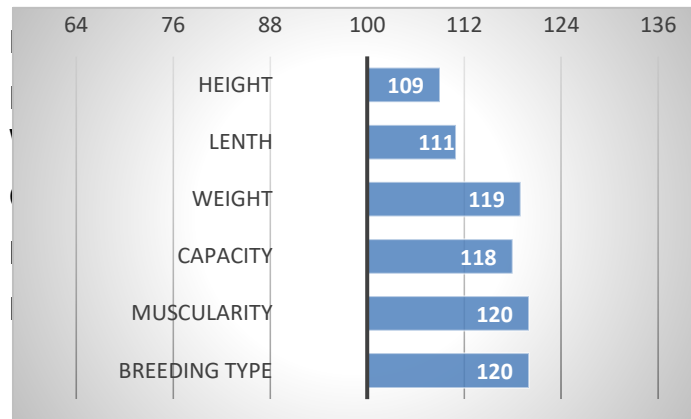

## RELATIVE BREEDING VALUES - CZE

12/2024

### GROWTH

CALVES 53

HERDS 7

Lum has got a full American pedigree. Lum was highly valued in all exterior traits and shows high and well balanced breeding values. Lum has got high quality daughters.

## CONFORMATION

## PERFORMANCE TEST

weight 120 d	193 kg
weight 210 d.	341 kg
weight 365 d	600 kg
daily gain in test	1867 g
daily g. since birth	1530 g