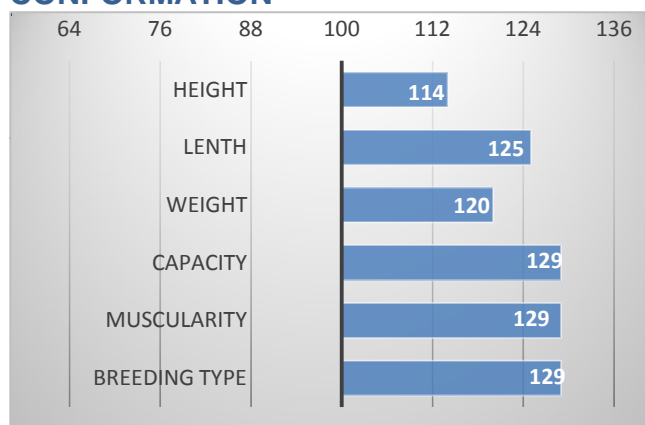

NAKKEGARD NORD 913

Keelties Elouise

GF SON IN LAW 4Z

CZ 315454953

CALVING

RELATIVE BREEDING VALUES - CZE

3/2024

GROWTH

CONFORMATION

Chiran is a harmonious bull of medium frame with excellent body capacity and muscling.

The breeding value for calving ease is 113, which makes him suitable for use on heifers.

When selected for breeding in the Czech Republic he was awarded excellent 81 points.

PERFORMANCE TEST

weight 120 d	211 kg
weight 210 d.	352 kg
weight 365 d	613 kg
daily gain in test	2083 g
daily g. since birth	1603 g

EASY CALVING CAPACITY