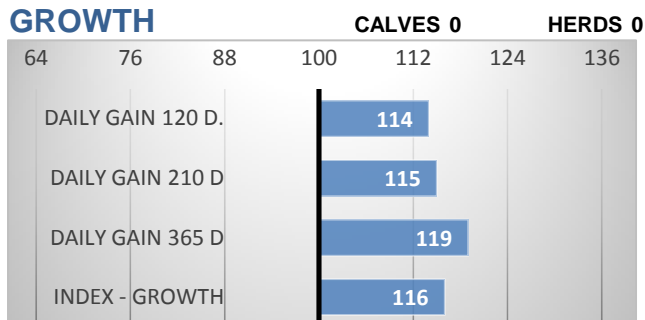

NAKKEGARD NORD 913

Keelties Elouise

GF SON IN LAW 4Z

CZ 315454953

CALVING

RELATIVE BREEDING VALUES - CZE

3/2024

GROWTH

CONFORMATION

Chiran is a harmonious bull of medium frame with excellent body capacity and muscling.

The breeding value for calving ease is 113, which makes him suitable for use on heifers.

When selected for breeding in the Czech Republic he was awarded excellent 81 points.