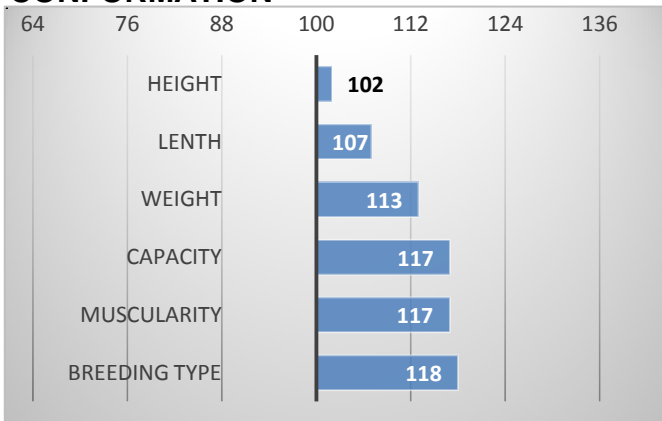

12/2023

GROWTH

CALVES 0

HERDS 0

CONFORMATION

Gim was born in breeding of Mr. Radovan Sochor. In his pedigree we can find bulls like Grand Slam, Brylor Thump and Cut Above. Gim offers very easy births and a prediction of very good milk yield. Gim is a representative of the smaller frame angus, from which we expect mainly smoothness and unpretentiousness.

EXTERIOR EVALUATION

Frame			Body capacity			Muscularity			Breeding type	Total
VT	DT	HM	PŠ	HH	DZ	PL	HŘ	ZÁ		
7	7	10	6	7	6	7	6	6	7	69

acronymes: VT - height , DT - length, HM - weight, PŠ - chest width, HH - chest depth, DZ - pelvis length, PL - shoulder, HŘ - top line, ZÁ - Thigs

PERFORMANCE TEST

weight 120 d	194 kg
weight 210 d.	293 kg
weight 365 d	531 kg
daily gain in test	1700 g
daily g. since birth	1386 g

EASY CALVING GREAT FEET AND LEG MUSCULARITY