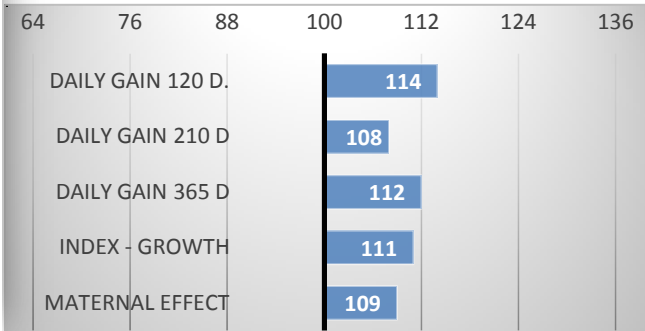

12/2023

GROWTH

CALVES 0

HERDS 0

CONFORMATION

Gim was born in breeding of Mr. Radovan Sochor. In his pedigree we can find bulls like Grand Slam, Brylor Thump and Cut Above. Gim offers very easy births and a prediction of very good milk yield. Gim is a representative of the smaller frame angus, from which we expect mainly smoothness and unpretentiousness.

PERFORMANCE TEST

weight 120 d	194 kg
weight 210 d.	293 kg
weight 365 d	531 kg
daily gain in test	1700 g
daily g. since birth	1386 g

EASY CALVING GREAT FEET AND LEG MUSCULARITY