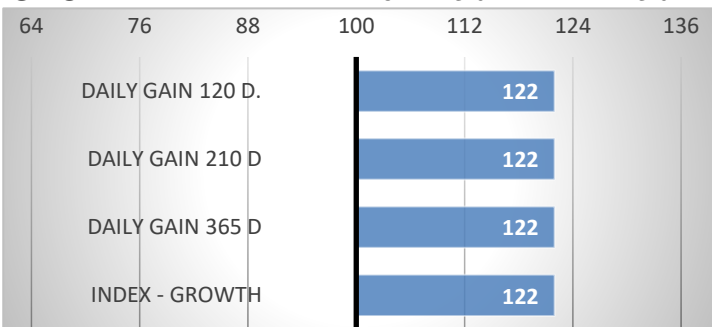

GROWTH

CALVES 0

HERDS 0

CONFORMATION

Chianti excels in all parameters of the conformation, he has got big frame, capacity, outstanding muscularity and bold breeding type.

Chianti V was awarded by 81 points in selection for breeding and his gain in the test was 1808 g!

PERFORMANCE TEST

weight 120 d	214 kg
weight 210 d.	310 kg
weight 365 d	557 kg
daily gain in test	1808 g
daily g. since birth	1383 g

BIG FRAME

CAPACITY

POLLED