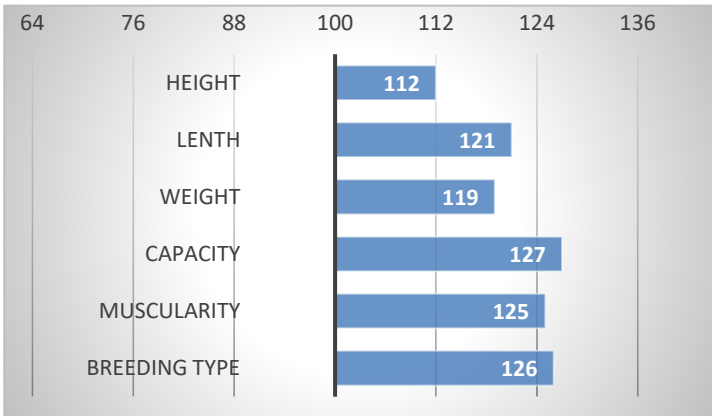

GROWTH

CALVES 0

HERDS 0

CONFORMATION

Chianti excels in all parameters of the conformation, he has got big frame, capacity, outstanding muscularity and bold breeding type.

Chianti V was awarded by 81 points in selection for breeding and his gain in the test was 1808 g!

PERFORMANCE TEST

weight 120 d	214 kg
weight 210 d.	310 kg
weight 365 d	557 kg
daily gain in test	1808 g
daily g. since birth	1383 g

BIG FRAME

CAPACITY

POLLED