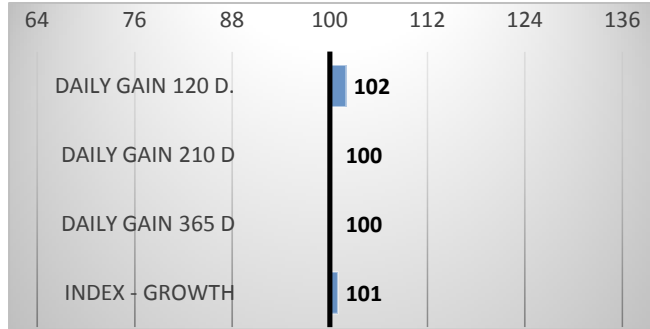

3/2024

GROWTH

CONFORMATION

PERFORMANCE TEST

weight 120 d	171 kg
weight 210 d.	267 kg
weight 365 d	499 kg
daily gain in test	-- g
daily g. since birth	1193 g

EXTERIOR EVALUATION

Frame			Body capacity			Muscularity			Breeding type	Total
VT	DT	HM	PŠ	HH	DZ	PL	HŘ	ZÁ		
8	7	8	6	7	7	6	7	7	7	70