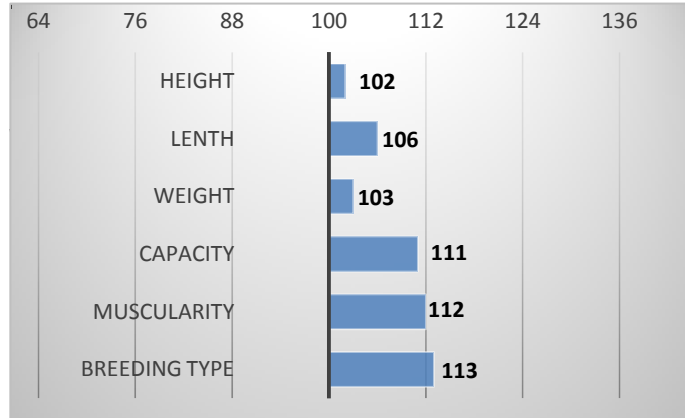

3/2024

GROWTH

CONFORMATION

PERFORMANCE TEST

weight 120 d	171 kg
weight 210 d.	267 kg
weight 365 d	499 kg
daily gain in test	-- g
daily g. since birth	1193 g

EXTERIOR EVALUATION

Frame			Body capacity			Muscularity			Breeding type	Total
VT	DT	HM	PŠ	HH	DZ	PL	HŘ	ZÁ		
8	7	8	6	7	7	6	7	7	7	70