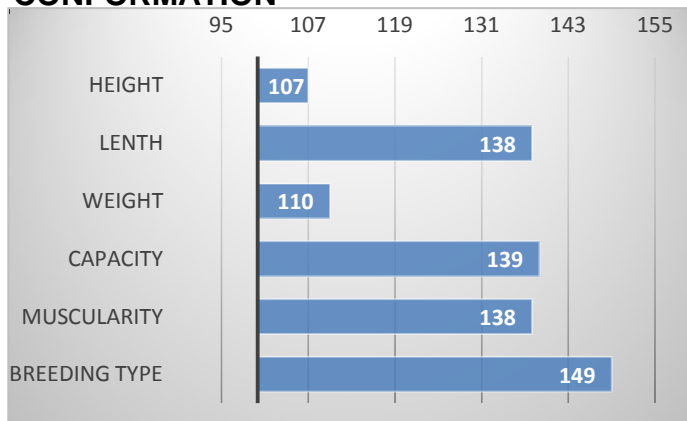

9/2023

GROWTH

CALVES 0

HERDS 0

CONFORMATION

PERFORMANCE TEST

weight 120 d	202 kg
weight 210 d.	322 kg
weight 365 d	557 kg
daily gain in test	1641 g
daily g. since birth	1358 g

EXTERIOR EVALUATION										
Frame			Body capacity			Muscularity			Breeding type	Total
VT	DT	HM	PŠ	HH	DZ	PL	HŘ	ZÁ		
10	8	10	8	8	8	8	8	8	8	84

acronymes: VT - height , DT - length, HM - weight, PŠ - chest width, HH - chest depth, DZ - pelvis length, PL - shoulder, HŘ - top line, ZÁ - Thigs

**BREEDING TYPE CAPACITY
EASY CALVING**