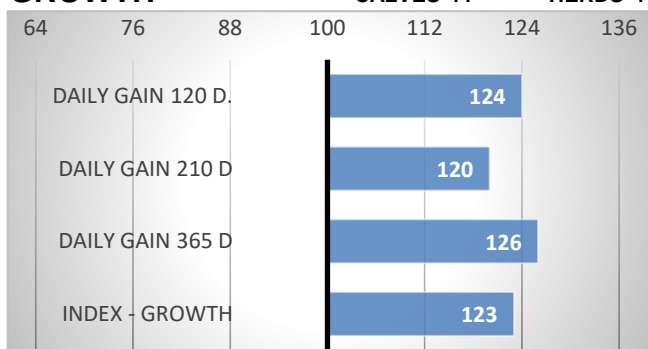

Cílka z Libochové P

### CALVING

#### GROWTH

CALVES 11 HERDS 4

Heterozygously polled Holba was born on farm of Polák's family. Holba was above average already as calf and same it was on Testing station in Benešov, where he was awarded by 84 points for exterior. Holba excels in big body frame, amazing body capacity and perfect musculature. 261 kg in 120 days, 405 kg in 210 days and 674 kg in one year confirm his growth potential (czech breeding value 123 for growth in direct effect).