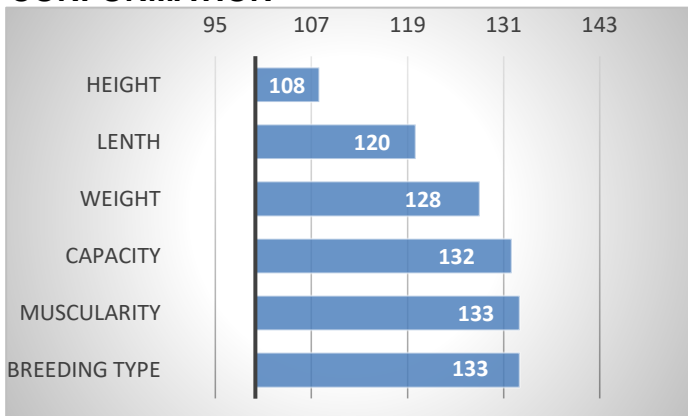

#### GROWTH

CALVES 11 HERDS 4

Heterozygously polled Holba was born on farm of Polák's family. Holba was above average already as calf and same it was on Testing station in Benešov, where he was awarded by 84 points for exterior. Holba excels in big body frame, amazing body capacity and perfect musculature. 261 kg in 120 days, 405 kg in 210 days and 674 kg in one year confirm his growth potential (czech breeding value 123 for growth in direct effect).

### PERFORMANCE TEST

weight 120 d	261 kg
weight 210 d.	405 kg
weight 365 d	674 kg
daily gain in test	1950 g
daily g. since birth	1733 g